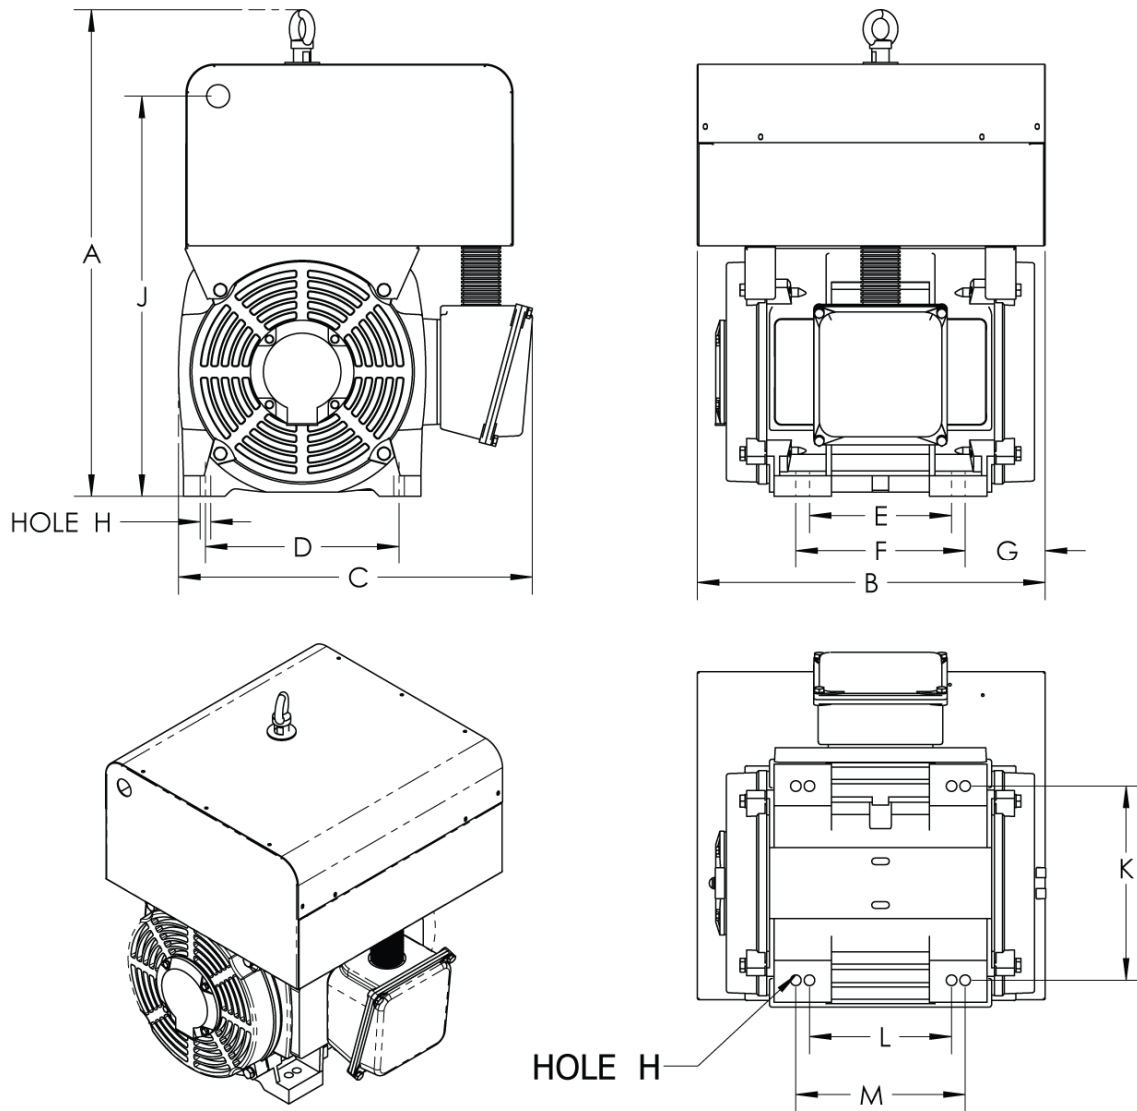

AC SERIES

TRU-WAVE™

Rotary Phase Converter Dimensions

Dimensions:

All dimensions given in inches

Model	A	B	C	D	E	F	G	H	J	K	L	M	Ship Dim	Ship Wt
AC21	30.3	23.63	19.5	11		11	5.5	0.53	25.15	11		11	34Lx32Wx43T	594 lbs
AC29	32	24.75	20.38	12.5		10.5	5.69	0.66	26.65	12.5		10.5	34Lx32Wx43T	724 lbs
AC36	32	25.75	20.38	12.5		12	5.19	0.66	26.65	12.5		12	34Lx32Wx43T	754 lbs
AC44	35.25	26.5	25.63	14	10.25	12.25	5.88	0.77	29	14	10.25	12.25	34Lx32Wx43T	994 lbs
AC55	35.25	26.5	25.63	14	10.25	12.25	5.88	0.77	29	14	10.25	12.25	34Lx32Wx43T	1014 lbs